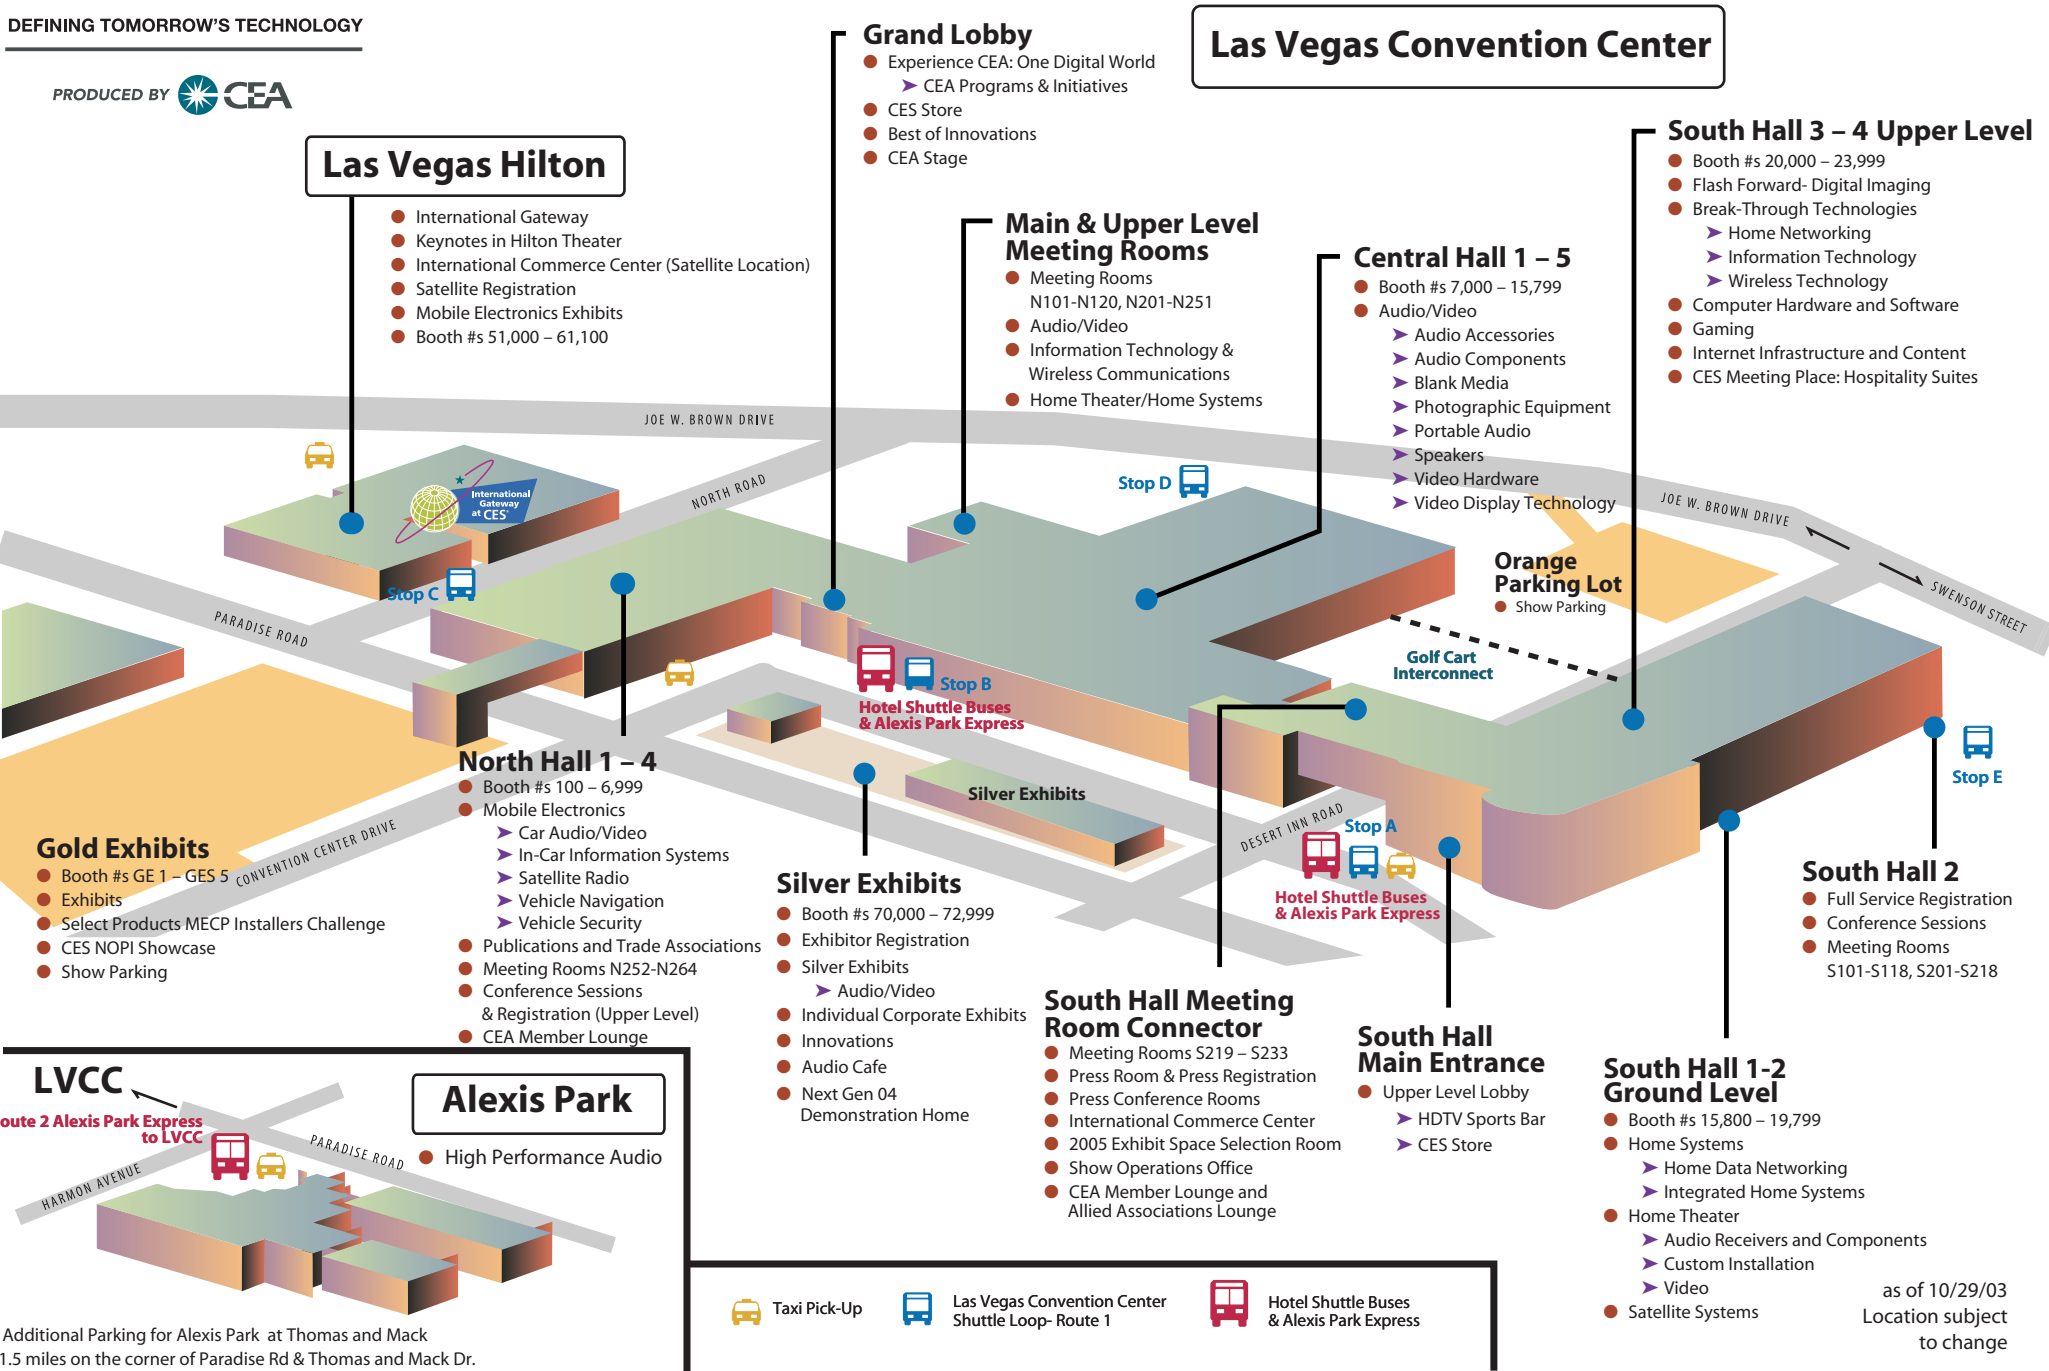

DEFINING TOMORROW'S TECHNOLOGY

PRODUCED BY CEA

Las Vegas Hilton

- International Gateway
- Keynotes in Hilton Theater
- International Commerce Center (Satellite Location)
- Satellite Registration
- Mobile Electronics Exhibits
- Booth #s 51,000 – 61,100

Las Vegas Convention Center

Grand Lobby

- Experience CEA: One Digital World
 - CEA Programs & Initiatives
- CES Store
- Best of Innovations
- CEA Stage

Main & Upper Level Meeting Rooms

- Meeting Rooms N101-N120, N201-N251
- Audio/Video
- Information Technology & Wireless Communications
- Home Theater/Home Systems

South Hall 3 – 4 Upper Level

- Booth #s 20,000 – 23,999
- Flash Forward- Digital Imaging
- Break-Through Technologies
 - Home Networking
 - Information Technology
 - Wireless Technology
- Computer Hardware and Software
- Gaming
- Internet Infrastructure and Content
- CES Meeting Place: Hospitality Suites

LVCC Alexis Park

* Additional Parking for Alexis Park at Thomas and Mack 1.5 miles from the corner of Paradise Rd & Thomas and Mack Dr.

Taxi Pick-Up Las Vegas Convention Center Shuttle Loop- Route 1 Hotel Shuttle Buses & Alexis Park Express